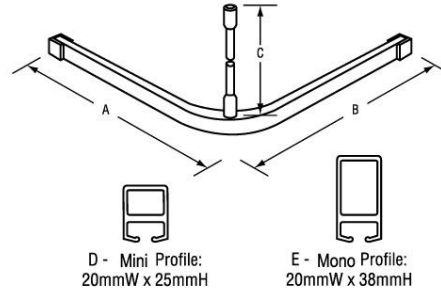

## CURVED SHOWER CURTAIN TRACK

LV5MICT-01 - 900mm x 900mm Mini curved shower track.  
 LV5MICT-02 - 1000mm x 1000mm Mini curved shower track.  
 LV5MICT-03 - 1100mm x 1100mm Mini curved shower track.  
 LV5MICT-04 - 1200mm x 1200mm Mini curved shower track.  
 LV5MICT-05 - 1500mm x 1500mm Mini curved shower track.

LV5MOCT-06 - 900mm x 900mm Mono curved shower track.  
 LV5MOCT-07 - 1000mm x 1000mm Mono curved shower track.  
 LV5MOCT-08 - 1100mm x 1100mm Mono curved shower track.  
 LV5MOCT-09 - 1200mm x 1200mm Mono curved shower track.  
 LV5MOCT-10 - 1500mm x 1500mm Mono curved shower track.

LV5MOST-15 - 1000mm Mono straight shower track.  
 LV5MOST-16 - 1500mm Mono straight shower track.  
 LV5MOST-17 - 2000mm Mono straight shower track.  
 LV5MOST-18 - 2500mm Mono straight shower track.

### TAFFETA CURTAINS - WHITE (Not shown).

- LV5NTC-01 2600mm x 1800mm White taffeta curtain.
- LV5NTC-02 2600mm x 2000mm White taffeta curtain.

Other sizes and colours are available to order.