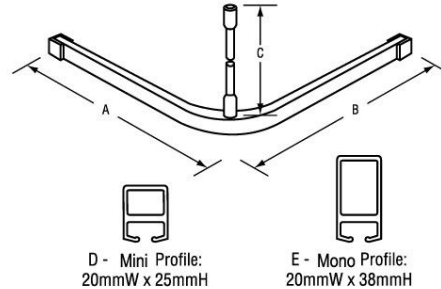

SHOWER TRACK

CURVED SHOWER CURTAIN TRACK

- LV5MICT-01 - 900mm x 900mm Mini curved shower track.
- LV5MICT-02 - 1000mm x 1000mm Mini curved shower track.
- LV5MICT-03 - 1100mm x 1100mm Mini curved shower track.
- LV5MICT-04 - 1200mm x 1200mm Mini curved shower track.
- LV5MICT-05 - 1500mm x 1500mm Mini curved shower track.

- LV5MOCT-06 - 900mm x 900mm Mono curved shower track.
- LV5MOCT-07 - 1000mm x 1000mm Mono curved shower track.
- LV5MOCT-08 - 1100mm x 1100mm Mono curved shower track.
- LV5MOCT-09 - 1200mm x 1200mm Mono curved shower track.
- LV5MOCT-10 - 1500mm x 1500mm Mono curved shower track.

- LV5MOST-15 - 1000mm Mono straight shower track.
- LV5MOST-16 - 1500mm Mono straight shower track.
- LV5MOST-17 - 2000mm Mono straight shower track.
- LV5MOST-18 - 2500mm Mono straight shower track.

Other powdercoat colours and sizes available to order.
All straight tracks include wall brackets and curtain hooks.

BOX STRIPE SHOWER CURTAIN

BOX STRIPE SHOWER CURTAIN

LV5BSC-01	1000mm x 1800mm	White box stripe curtain.
LV5BSC-02	1000mm x 2000mm	White box stripe curtain.
LV5BSC-03	1300mm x 1800mm	White box stripe curtain.
LV5BSC-04	1300mm x 2000mm	White box stripe curtain.
LV5BSC-05	1800mm x 1800mm	White box stripe curtain.
LV5BSC-06	1800mm x 2000mm	White box stripe curtain.
LV5BSC-07	2000mm x 1800mm	White box stripe curtain.
LV5BSC-08	2000mm x 2000mm	White box stripe curtain.
LV5BSC-09	2200mm x 1800mm	White box stripe curtain.
LV5BSC-10	2200mm x 2000mm	White box stripe curtain.
LV5BSC-11	2400mm x 1800mm	White box stripe curtain.
LV5BSC-12	2400mm x 2000mm	White box stripe curtain.
LV5BSC-13	2600mm x 1800mm	White box stripe curtain.
LV5BSC-14	2600mm x 2000mm	White box stripe curtain.
LV5BSC-15	3000mm x 1800mm	White box stripe curtain.
LV5BSC-16	3000mm x 2000mm	White box stripe curtain.